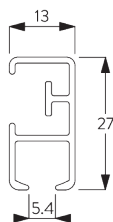

## A. PROFILE

Profile and bending information

SG 6380p

Profile

Radius:  
10 cm, >25 cm