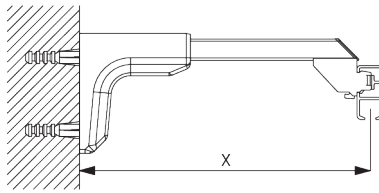

Universal Smart Fix SG 11154 - SG 11156 and bracket SG 3603:

Screw SG 10277 (M4x12) needed.

Smart Fix	X mm
SG 11200 / SG 11210	72
SG 11201 / SG 11211	92
SG 11202 / SG 11212	112
SG 11203 / SG 11213	132
SG 11204 / SG 11214	162
SG 11205 / SG 11215	212
SG 11154	122-150
SG 11155	152-180
SG 11156	202-230

SG 3603

Bracket

SG 10277

Pan head screw M4x12

SG 10492

Pan head screw M4x8

SG 11200

Smart Fix 60 mm