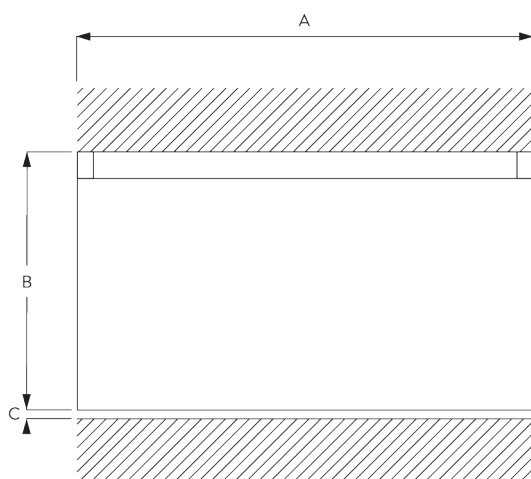

## A. PROFILE

Profile and bending information

SG 6380p

Profile

Radius:  
10 cm, >25 cm

## B. HOW TO MEASURE

A: System width  
B: System height  
C: Distance between floor and fabric