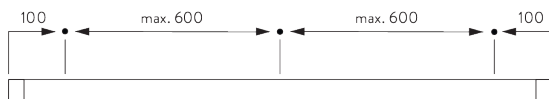

FITTING

A. FITTING INFORMATION

Fixing points

For detailed fitting information, visit the Silent Gliss website.