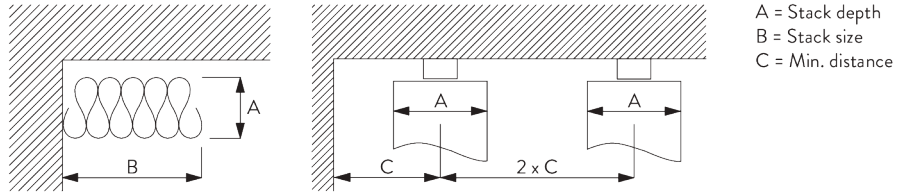

### Curtain components:

- SG 3582 Hook
- SG 6349 Wave curtain tape
- SG 6363 Wave top hemming tape
- SG 10075 Lead weight 50 gr/m
- SG 10076 Fabric weight

SG 10075

SG 10076

Wave stack depth - 2C glider cord (standard components)