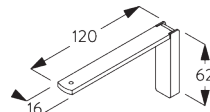

**Square Smart Fix SG 11210 - SG 11214 and
bracket SG 3603:**
Screw SG 10492 (M4x8) needed.

**Universal Smart Fix SG 11154 - SG 11156 and
bracket SG 3603:**

Screw SG 10277 (M4x12) needed.

SG 3603

Bracket

SG 10277

Pan head screw M4x12

SG 10492

Pan head screw M4x8

SG 11200

Smart Fix 60 mm

SG 11201

Smart Fix 80 mm

SG 11202

Smart Fix 100 mm

SG 11203

Smart Fix 120 mm

SG 11204

Smart Fix 150 mm

SG 11210

Square Smart Fix 60 mm

SG 11211