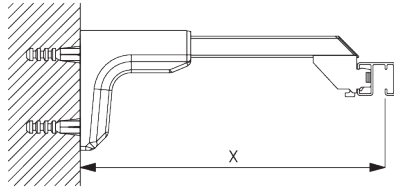

Bracket 65 mm

Smart Fix

Smart Fix SG 11200 - SG 11204 and bracket SG 3603:
Screw SG 10492 (M4x8) needed.

Smart Fix	X mm
SG 11200 / SG 11210	80
SG 11201 / SG 11211	100
SG 11202 / SG 11212	120
SG 11203 / SG 11213	140
SG 11204 / SG 11214	170
SG 11154	130-158
SG 11155	160-188
SG 11156	210-238

**Square Smart Fix SG 11210 - SG 11214 and
bracket SG 3603:**
Screw SG 10492 (M4x8) needed.

**Universal Smart Fix SG 11154 - SG 11156 and
bracket SG 3603:**

Screw SG 10277 (M4x12) needed.

SG 3603

Bracket

SG 10277