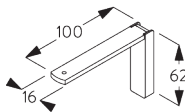

**Square Smart Fix SG 11210 - SG 11214 and
bracket SG 3603:**
Screw SG 10492 (M4x8) needed.

**Universal Smart Fix SG 11154 - SG 11156 and
bracket SG 3603:**

Screw SG 10277 (M4x12) needed.

SG 3603

Bracket

SG 10277

Pan head screw M4x12

SG 10492

Pan head screw M4x8

SG 11200

Smart Fix 60 mm

SG 11201

Smart Fix 80 mm

SG 11202

Smart Fix 100 mm

SG 11203

Smart Fix 120 mm

SG 11204

Smart Fix 150 mm

SG 11210

Square Smart Fix 60 mm

SG 11211