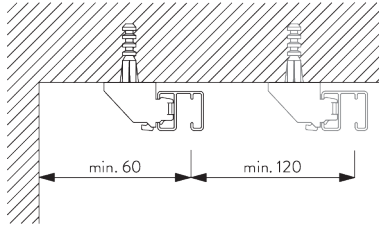

B. HOW TO MEASURE

A: System width
B: System height
C: Distance between floor and fabric

C. SPECIFICATION TEXT

Silent Gliss SG 1280 Hand Operated Curtain Track System. Comprises aluminium profile SG 1280 supplied made to measure in powder coated white, with 2 end covers SG 3985. Face fixed with nylon bracket SG 3630 / SG 3655 / SG 3660 / SG Smart Fix / top fixed with nylon bracket 3603 at max. 600 mm centres.

FITTING

A. FITTING INFORMATION

Fixing Points

For detailed fitting information, visit the Silent Gliss website.

B. CEILING FITTING

Bracket SG 3603

SG 3603

Bracket

C. WALL FITTING

Universal brackets SG 3630, SG 3655, SG 3660

Bracket	X mm
SG 3630	42
SG 3655	57
SG 3660	72

SG 3630

Bracket 35 mm

SG 3655

Bracket 50 mm

SG 3660