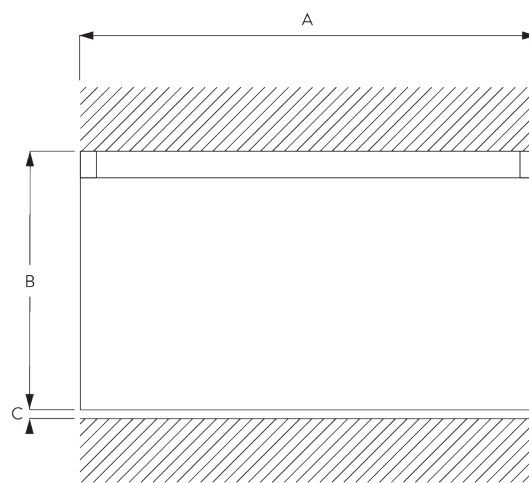

SG 1280

PRODUCT INFORMATION

- **Operation:** hand
- **Range:** M - L
- **Fitting:** ceiling, wall
- **Colours:** white RAL 9016; special colours or anodised aluminum possible
- **Fabrics:** refer to Silent Gliss fabric collection

Features:

- Bendable

SYSTEM SPECIFICATIONS

A. PROFILE

Profile and bending information

SG 1280p

Profile

Radius:
15 cm, 20 cm

B. HOW TO MEASURE

A: System width
B: System height
C: Distance between floor and fabric

C. SPECIFICATION TEXT

Silent Gliss SG 1280 Hand Operated Curtain Track System. Comprises aluminium profile SG 1280 supplied made to measure in powder coated white, with 2 end covers SG 3985. Face fixed with nylon bracket SG 3630 / SG 3655 / SG 3660 / SG Smart Fix / top fixed with nylon bracket 3603 at max. 600 mm centres.