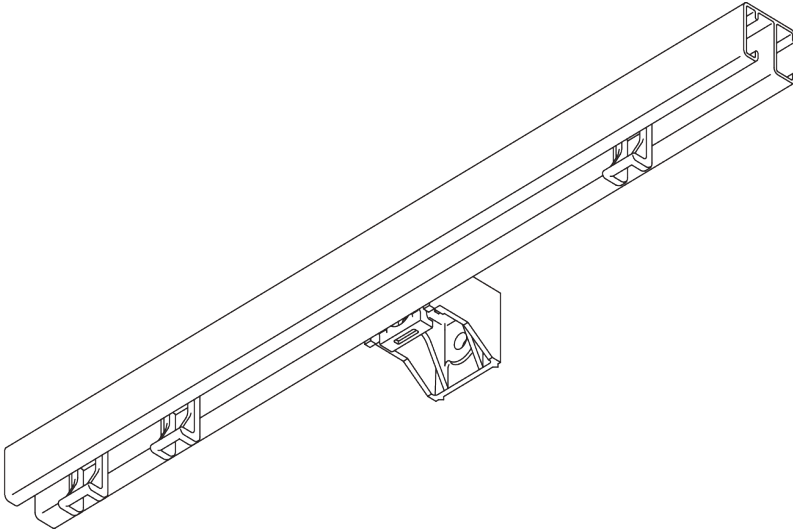

SG 1280

PRODUCT INFORMATION

- **Operation:** hand
- **Range:** M - L
- **Fitting:** ceiling, wall
- **Colours:** white RAL 9016; special colours or anodised aluminum possible
- **Fabrics:** refer to Silent Gliss fabric collection

Features:

- Bendable

SYSTEM SPECIFICATIONS

A. PROFILE

Profile and bending information

SG 1280p

Profile

Radius:
15 cm, 20 cm

B. HOW TO MEASURE

A: System width
B: System height
C: Distance between floor and fabric

C. SPECIFICATION TEXT

Silent Gliss SG 1280 Hand Operated Curtain Track System. Comprises aluminium profile SG 1280 supplied made to measure in powder coated white, with 2 end covers SG 3985. Face fixed with nylon bracket SG 3630 / SG 3655 / SG 3660 / SG Smart Fix / top fixed with nylon bracket 3603 at max. 600 mm centres.