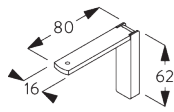

**Square Smart Fix SG 11210 - SG 11214 and
bracket SG 3603:**
Screw SG 10492 (M4x8) needed.

**Universal Smart Fix SG 11154 - SG 11156 and
bracket SG 3603:**

Screw SG 10277 (M4x12) needed.

SG 3603

Bracket

SG 10277

Pan head screw M4x12

SG 10492

Pan head screw M4x8

SG 11200

Smart Fix 60 mm

SG 11201

Smart Fix 80 mm

SG 11202

Smart Fix 100 mm

SG 11203

Smart Fix 120 mm

SG 11204

Smart Fix 150 mm

SG 11210

Square Smart Fix 60 mm

SG 11211