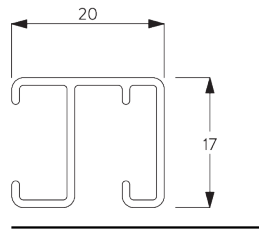

SG 1280

PRODUCT INFORMATION

- **Operation:** hand
- **Range:** M - L
- **Fitting:** ceiling, wall
- **Colours:** white RAL 9016; special colours or anodised aluminum possible
- **Fabrics:** refer to Silent Gliss fabric collection

Features:

- Bendable

SYSTEM SPECIFICATIONS

A. PROFILE

Profile and bending information

SG 1280p

Profile

Radius:
15 cm, 20 cm

B. HOW TO MEASURE

A: System width
B: System height
C: Distance between floor and fabric

C. SPECIFICATION TEXT

Silent Gliss SG 1280 Hand Operated Curtain Track System. Comprises aluminium profile SG 1280 supplied made to measure in powder coated white, with 2 end covers SG 3985. Face fixed with nylon bracket SG 3630 / SG 3655 / SG 3660 / SG Smart Fix / top fixed with nylon bracket 3603 at max. 600 mm centres.