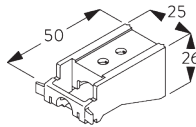

FITTING

A. FITTING INFORMATION

Fixing Points

For detailed fitting information, visit the Silent Gliss website.

B. CEILING FITTING

Bracket SG 3603

SG 3603

Bracket

C. WALL FITTING

Universal brackets SG 3630, SG 3655, SG 3660

Bracket	X mm
SG 3630	42
SG 3655	57
SG 3660	72

SG 3630

Bracket 35 mm

SG 3655

Bracket 50 mm

SG 3660

Bracket 65 mm

Smart Fix

Smart Fix SG 11200 - SG 11204 and bracket SG 3603:
Screw SG 10492 (M4x8) needed.

Smart Fix	X mm
SG 11200 / SG 11210	80
SG 11201 / SG 11211	100
SG 11202 / SG 11212	120
SG 11203 / SG 11213	140
SG 11204 / SG 11214	170
SG 11154	130-158
SG 11155	160-188
SG 11156	210-238