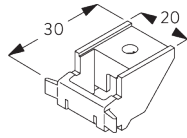

C. WALL FITTING

Universal brackets SG 3630, SG 3655, SG 3660

Bracket	X mm
SG 3630	42
SG 3655	57
SG 3660	72

SG 3630

Bracket 35 mm

SG 3655

Bracket 50 mm

SG 3660

Bracket 65 mm

Smart Fix

Smart Fix SG 11200 - SG 11204 and bracket SG 3603:
Screw SG 10492 (M4x8) needed.

Smart Fix	X mm
SG 11200 / SG 11210	80
SG 11201 / SG 11211	100
SG 11202 / SG 11212	120
SG 11203 / SG 11213	140
SG 11204 / SG 11214	170
SG 11154	130-158
SG 11155	160-188
SG 11156	210-238

**Square Smart Fix SG 11210 - SG 11214 and
bracket SG 3603:**
Screw SG 10492 (M4x8) needed.

**Universal Smart Fix SG 11154 - SG 11156 and
bracket SG 3603:**

Screw SG 10277 (M4x12) needed.

SG 3603

Bracket

SG 10277