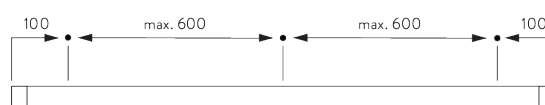

FITTING

A. FITTING INFORMATION

Fixing Points

For detailed fitting information, visit the Silent Gliss website.