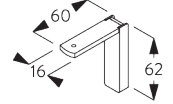

SG 11200

Smart Fix 60 mm