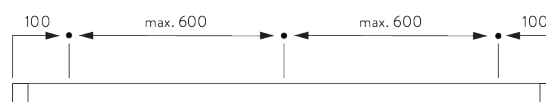

FITTING

A. FITTING INFORMATION

Fixing points

For detailed fitting information, visit the Silent Gliss website.