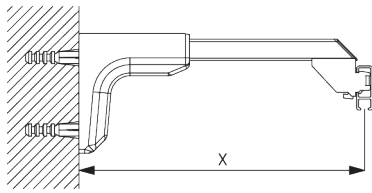

FITTING

A. FITTING INFORMATION

Fixing points

For detailed fitting information, visit the Silent Gliss website.

B. CEILING FITTING

Bracket SG 3603

SG 3603

Bracket

C. WALL FITTING

Smart Fix

Smart Fix SG 11200 - SG 11205 and bracket SG 3603:

Screw SG 10492 (M4x8) needed.

Square Smart Fix SG 11210 - SG 11215 and bracket SG 3603:

Screw SG 10492 (M4x8) needed.

Universal Smart Fix SG 11154 - SG 11156 and bracket SG 3603: