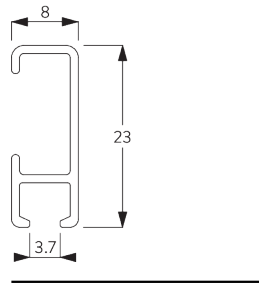

SG 1080

PRODUCT INFORMATION

- **Operation:** hand
- **Range:** S
- **Fitting:** ceiling, wall, suspended
- **Colours:** white RAL 9016, black RAL 9005 or anodised aluminum, special colours possible
- **Fabrics:** refer to Silent Gliss fabric collection

Features:

- Bendable

SYSTEM SPECIFICATIONS

A. PROFILE

Profile and bending information

SG 1080p

Profile

Radius:
6 cm, 10 cm, >30 cm

B. HOW TO MEASURE

A: System width
B: System height
C: Distance between floor and fabric

C. SPECIFICATION TEXT

Silent Gliss SG 1080 Hand Drawn Curtain Track System. Comprises aluminium profile SG 1080 supplied made to measure in silver anodised or powder coated white / matt white / anodic grey / antique bronze / charcoal / black with gliders SG 3533 at 14/m and 2 end covers SG 3667 / end stops SG 3016 per length. Top fixed with brackets SG 3603 at max. 600mm centres / wall fix with universal brackets SG 3630 / SG 3655 / SG 3660 / SG Smart Fix at max. 600mm centres.