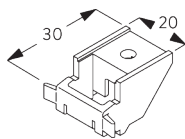

SG 3603

Bracket

SG 10492

Pan head screw M4x8

SG 10277

Pan head screw M4x12