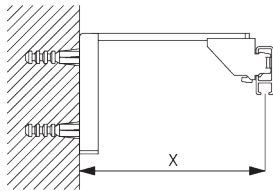

B. HOW TO MEASURE

A: System width
B: System height
C: Distance between floor and fabric

C. SPECIFICATION TEXT

Silent Gliss SG 1080 Hand Drawn Curtain Track System. Comprises aluminium profile SG 1080 supplied made to measure in silver anodised or powder coated white / matt white / anodic grey / antique bronze / charcoal / black with gliders SG 3533 at 14/m and 2 end covers SG 3667 / end stops SG 3016 per length. Top fixed with brackets SG 3603 at max. 600mm centres / wall fix with universal brackets SG 3630 / SG 3655 / SG 3660 / SG Smart Fix at max. 600mm centres.

FITTING

A. FITTING INFORMATION

Fixing points

For detailed fitting information, visit the Silent Gliss website.

B. CEILING FITTING

Bracket SG 3603

SG 3603

Bracket

C. WALL FITTING

Smart Fix

Smart Fix SG 11200 - SG 11205 and bracket SG 3603:

Screw SG 10492 (M4x8) needed.

Square Smart Fix SG 11210 - SG 11215 and bracket SG 3603:

Screw SG 10492 (M4x8) needed.

Universal Smart Fix SG 11154 - SG 11156 and bracket SG 3603: