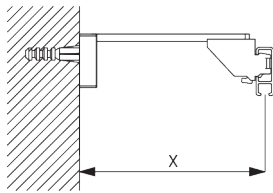

B. HOW TO MEASURE

A: System width
B: System height
C: Distance between floor and fabric

C. SPECIFICATION TEXT

Silent Gliss SG 1080 Hand Drawn Curtain Track System. Comprises aluminium profile SG 1080 supplied made to measure in silver anodised or powder coated white / matt white / anodic grey / antique bronze / charcoal / black with gliders SG 3533 at 14/m and 2 end covers SG 3667 / end stops SG 3016 per length. Top fixed with brackets SG 3603 at max. 600mm centres / wall fix with universal brackets SG 3630 / SG 3655 / SG 3660 / SG Smart Fix at max. 600mm centres.

FITTING

A. FITTING INFORMATION

Fixing points

For detailed fitting information, visit the Silent Gliss website.

B. CEILING FITTING

Bracket SG 3603

SG 3603

Bracket

C. WALL FITTING

Smart Fix

Smart Fix SG 11200 - SG 11205 and bracket SG 3603:

Screw SG 10492 (M4x8) needed.

Square Smart Fix SG 11210 - SG 11215 and bracket SG 3603:

Screw SG 10492 (M4x8) needed.

Universal Smart Fix SG 11154 - SG 11156 and bracket SG 3603: