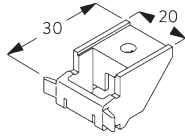

FITTING

A. FITTING INFORMATION

Fixing points

For detailed fitting information, visit the Silent Gliss website.

B. CEILING FITTING

Bracket SG 3603

SG 3603

Bracket

C. WALL FITTING

Smart Fix

Smart Fix SG 11200 - SG 11205 and bracket SG 3603:

Screw SG 10492 (M4x8) needed.

Square Smart Fix SG 11210 - SG 11215 and bracket SG 3603:

Screw SG 10492 (M4x8) needed.

Universal Smart Fix SG 11154 - SG 11156 and bracket SG 3603: