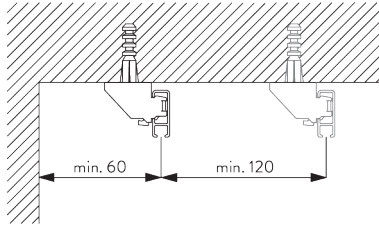

B. HOW TO MEASURE

A: System width
B: System height
C: Distance between floor and fabric

C. SPECIFICATION TEXT

Silent Gliss SG 1080 Hand Drawn Curtain Track System. Comprises aluminium profile SG 1080 supplied made to measure in silver anodised or powder coated white / matt white / anodic grey / antique bronze / charcoal / black with gliders SG 3533 at 14/m and 2 end covers SG 3667 / end stops SG 3016 per length. Top fixed with brackets SG 3603 at max. 600mm centres / wall fix with universal brackets SG 3630 / SG 3655 / SG 3660 / SG Smart Fix at max. 600mm centres.

FITTING

A. FITTING INFORMATION

Fixing points

For detailed fitting information, visit the Silent Gliss website.

B. CEILING FITTING

Bracket SG 3603

SG 3603

Bracket

C. WALL FITTING

Smart Fix

Smart Fix SG 11200 - SG 11205 and bracket SG 3603:

Screw SG 10492 (M4x8) needed.

Square Smart Fix SG 11210 - SG 11215 and bracket SG 3603:

Screw SG 10492 (M4x8) needed.

Universal Smart Fix SG 11154 - SG 11156 and bracket SG 3603: