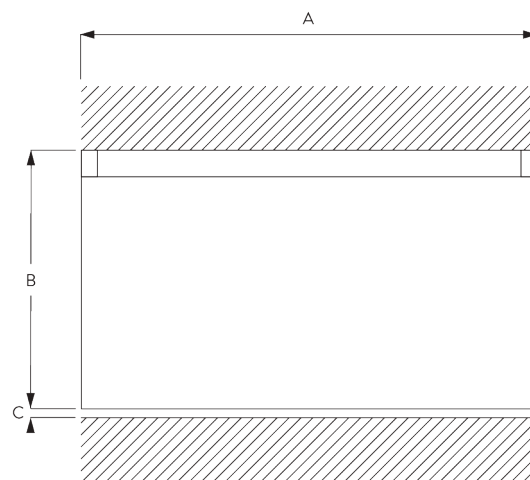

SG 1080

PRODUCT INFORMATION

- **Operation:** hand
- **Range:** S
- **Fitting:** ceiling, wall, suspended
- **Colours:** white RAL 9016, black RAL 9005 or anodised aluminum, special colours possible
- **Fabrics:** refer to Silent Gliss fabric collection

Features:

- Bendable

SYSTEM SPECIFICATIONS

A. PROFILE

Profile and bending information

SG 1080p

Profile

Radius:
6 cm, 10 cm, >30 cm

B. HOW TO MEASURE

A: System width
B: System height
C: Distance between floor and fabric

C. SPECIFICATION TEXT

Silent Gliss SG 1080 Hand Drawn Curtain Track System. Comprises aluminium profile SG 1080 supplied made to measure in silver anodised or powder coated white / matt white / anodic grey / antique bronze / charcoal / black with gliders SG 3533 at 14/m and 2 end covers SG 3667 / end stops SG 3016 per length. Top fixed with brackets SG 3603 at max. 600mm centres / wall fix with universal brackets SG 3630 / SG 3655 / SG 3660 / SG Smart Fix at max. 600mm centres.