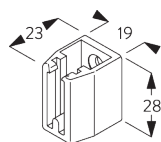

**Universal brackets
SG 3630, SG 3655,
SG 3660**

Bracket	X mm
SG 3630	33
SG 3655	48
SG 3660	63

SG 3630
Bracket 35 mm

SG 3655
Bracket 50 mm

SG 3660
Bracket 65 mm

**D. SUSPENDED
FITTING**

**Hanger SG 3639 /
wall support SG 3602**