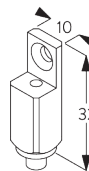

B. CEILING FITTING

SG 4984
End cover

SG 4986
End cover

SG 4988
Bracket

C. WALL FITTING

SG 4984
End cover

SG 4986
End cover

SG 4988
Bracket

D. RECESS FITTING

SG 4984

End cover

SG 4986

End cover

SG 4988

Bracket

E. FITTING WITH SIDE GUIDE OPTION

SG 3036

Bracket 47 mm

SG 4944

Side guide end cover

SG 4946

Side guide wire rope fastener

SG 4947

Side guide wire rope fastener