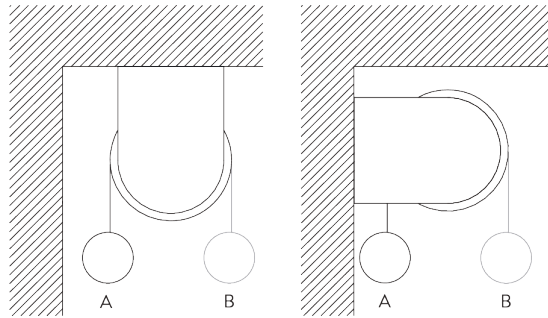

D. RECESS FITTING

SG 4984

End cover

SG 4986

End cover

SG 4988

Bracket

E. FITTING WITH SIDE GUIDE OPTION

SG 3036

Bracket 47 mm

SG 4944

Side guide end cover

SG 4946

Side guide wire rope fastener

SG 4947

Side guide wire rope fastener

SG 4948

Side guide wire \varnothing 1.5 mm

SYSTEM OPTIONS

A. FABRIC ROLL-OFF

A: Fabric roll-off window side (standard)
B: Fabric roll-off room side (option)

B. SIDE GUIDES

Additional parts:

- 2x SG 3036 Bracket 47 mm
- 2x SG 4944 Side guide end cover
- 2x SG 4946 Side guide wire rope fastener
- 2x SG 4947 Side guide wire rope fastener
- 2x SG 4948 Side guide wire \varnothing 1.5 mm