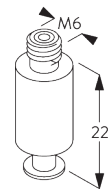

D. RECESS FITTING

SG 4984

End cover

SG 4986

End cover

SG 4988

Bracket

E. FITTING WITH SIDE GUIDE OPTION

SG 3036

Bracket 47 mm

SG 4944

Side guide end cover

SG 4946

Side guide wire rope fastener

SG 4947

Side guide wire rope fastener

SG 4948

Side guide wire \varnothing 1.5 mm

SYSTEM OPTIONS

A. FABRIC ROLL-OFF

A: Fabric roll-off window side (standard)
B: Fabric roll-off room side (option)

B. SIDE GUIDES

Additional parts:

- 2x SG 3036 Bracket 47 mm
- 2x SG 4944 Side guide end cover
- 2x SG 4946 Side guide wire rope fastener
- 2x SG 4947 Side guide wire rope fastener
- 2x SG 4948 Side guide wire \varnothing 1.5 mm