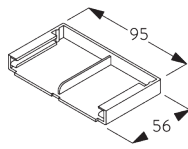

SG 4903
Bottom bar

**C. HOW TO
MEASURE**

incl. bracket covers

- A: System width
- B: System height
- C: Chain height
- D: Safety Retainer SG 10731 min. 150 cm above floor
- E: Light gap: 31 mm
- F: Light gap operation side: 28 mm

Note:
All measurements include 3 mm for bracket cover per side!

**D. SPECIFICATION
TEXT**

Silent Gliss Chain Operated Roller Blind System SG 4945. Roller blind system for heavy and large size blind applications up to 5m wide. Supplied made to measure and assembled comprising anodised aluminium barrel 110mm SG 4957. Fix to wall/ ceiling/inside recess using stainless-steel bracket SG 4988 and covers SG 4984/4986. Includes adjustable brackets for vertical alignment. Bottom bar [SG 10760 round / SG 10770 square / SG 4903 oval]. [white / black / grey] Optional side guide wires. Compliant to Child Safety legislation EN 13120. Fabric to be chosen from The Collection by Silent Gliss, Price Group [1R / 2R / 3R].

FITTING

**A. FITTING
INFORMATION**

For detailed fitting information, visit the Silent Gliss website.

Fixing points

Adjustable brackets
(for vertical adjustments)

Vertical adjustment of fabric to the window frame.

B. CEILING FITTING

SG 4984
End cover

SG 4986
End cover

SG 4988
Bracket

C. WALL FITTING

SG 4984
End cover

SG 4986
End cover

SG 4988
Bracket