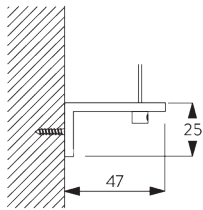

9.5 kg

Recommended width /
height ratio
max. 1:3

Maximum surface area

B. PROFILE

Profile information

SG 4957
Tube ø 110 mm

SG 10760
Bottom bar

SG 10770
Bottom bar

B. CEILING FITTING

SG 4984
End cover

SG 4986
End cover

SG 4988
Bracket

C. WALL FITTING

SG 4984
End cover

SG 4986
End cover

SG 4988
Bracket

D. RECESS FITTING

SG 4984

End cover

SG 4986

End cover

SG 4988

Bracket

E. FITTING WITH SIDE GUIDE OPTION

SG 3036

Bracket 47 mm

SG 4944

Side guide end cover

SG 4946

Side guide wire rope fastener

SG 4947

Side guide wire rope fastener