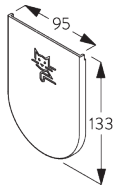

9.5 kg

Recommended width /
height ratio
max. 1:3

Maximum surface area

B. PROFILE

Profile information

SG 4957
Tube ø 110 mm

SG 10760
Bottom bar

SG 10770
Bottom bar

FITTING

**A. FITTING
INFORMATION**

For detailed fitting information, visit the Silent Gliss website.

Fixing points

Adjustable brackets
(for vertical adjustments)

Vertical adjustment of fabric to the window frame.

B. CEILING FITTING

SG 4984
End cover

SG 4986
End cover

SG 4988
Bracket

C. WALL FITTING

SG 4984
End cover

SG 4986
End cover

SG 4988
Bracket

D. RECESS FITTING

SG 4984

End cover

SG 4986

End cover

SG 4988

Bracket

E. FITTING WITH SIDE GUIDE OPTION