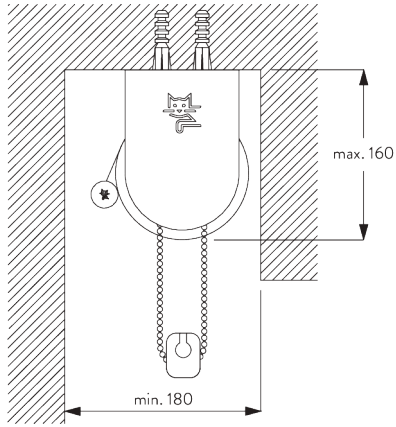

9.5 kg

Recommended width /
height ratio
max. 1:3

Maximum surface area

B. PROFILE

Profile information

SG 4957
Tube ø 110 mm

SG 10760
Bottom bar

SG 10770
Bottom bar

SG 4903
Bottom bar

**C. HOW TO
MEASURE**

incl. bracket covers

- A: System width
- B: System height
- C: Chain height
- D: Safety Retainer SG 10731 min. 150 cm above floor
- E: Light gap: 31 mm
- F: Light gap operation side: 28 mm

B. CEILING FITTING

SG 4984
End cover

SG 4986
End cover

SG 4988
Bracket

C. WALL FITTING

SG 4984
End cover

SG 4986
End cover

SG 4988
Bracket

D. RECESS FITTING

SG 4984

End cover

SG 4986

End cover

SG 4988

Bracket

E. FITTING WITH SIDE GUIDE OPTION