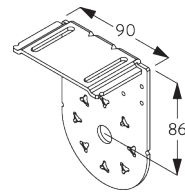

SG 4903
Bottom bar

**C. HOW TO
MEASURE**

incl. bracket covers

- A: System width
- B: System height
- C: Chain height
- D: Safety Retainer SG 10731 min. 150 cm above floor
- E: Light gap: 31 mm
- F: Light gap operation side: 28 mm

Note:
All measurements include 3 mm for bracket cover per side!

**D. SPECIFICATION
TEXT**

Silent Gliss Chain Operated Roller Blind System SG 4945. Roller blind system for heavy and large size blind applications up to 5m wide. Supplied made to measure and assembled comprising anodised aluminium barrel 110mm SG 4957. Fix to wall/ ceiling/inside recess using stainless-steel bracket SG 4988 and covers SG 4984/4986. Includes adjustable brackets for vertical alignment. Bottom bar [SG 10760 round / SG 10770 square / SG 4903 oval]. [white / black / grey] Optional side guide wires. Compliant to Child Safety legislation EN 13120. Fabric to be chosen from The Collection by Silent Gliss, Price Group [1R / 2R / 3R].

FITTING

**A. FITTING
INFORMATION**

For detailed fitting information, visit the Silent Gliss website.

Fixing points

Adjustable brackets
(for vertical adjustments)

Vertical adjustment of fabric to the window frame.

B. CEILING FITTING

SG 4984
End cover

SG 4986
End cover

SG 4988
Bracket

C. WALL FITTING

SG 4984
End cover

SG 4986
End cover

SG 4988
Bracket