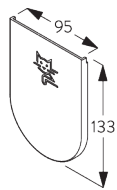

9.5 kg

Recommended width /
height ratio
max. 1:3

Maximum surface area

B. PROFILE

Profile information

SG 4957
Tube ø 110 mm

SG 10760
Bottom bar

SG 10770
Bottom bar

FITTING

**A. FITTING
INFORMATION**

For detailed fitting information, visit the Silent Gliss website.

Fixing points

Adjustable brackets
(for vertical adjustments)

Vertical adjustment of fabric to the window frame.

B. CEILING FITTING

SG 4984
End cover

SG 4986
End cover

SG 4988
Bracket

C. WALL FITTING

SG 4984
End cover

SG 4986
End cover

SG 4988
Bracket

D. RECESS FITTING

SG 4984

End cover

SG 4986

End cover

SG 4988

Bracket

E. FITTING WITH SIDE GUIDE OPTION