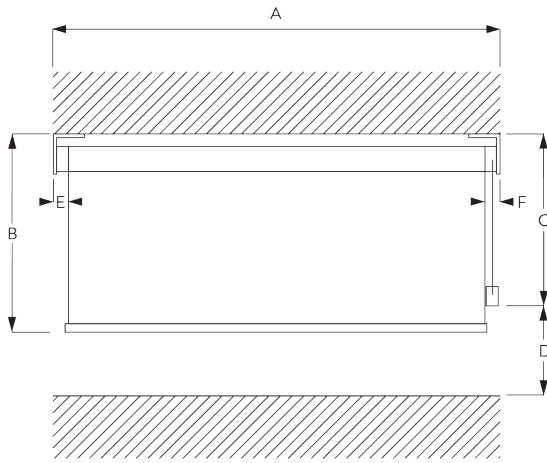

Features:

- Stainless steel bead chain
- Stainless steel brackets, adjustable for vertical alignment of fabric

SYSTEM SPECIFICATIONS

A. SYSTEM DIMENSIONS

5 m

50 cm

3.75 m

15 m²

9.5 kg

Recommended width /
height ratio
max. 1:3

Maximum surface area

B. PROFILE

Profile information

SG 4957
Tube ø 110 mm

SG 10760
Bottom bar

SG 10770
Bottom bar

SG 4903
Bottom bar

**C. HOW TO
MEASURE**

incl. bracket covers

- A: System width
- B: System height
- C: Chain height
- D: Safety Retainer SG 10731 min. 150 cm above floor
- E: Light gap: 31 mm
- F: Light gap operation side: 28 mm

Note:
All measurements include 3 mm for bracket cover per side!

**D. SPECIFICATION
TEXT**

Silent Gliss Chain Operated Roller Blind System SG 4945. Roller blind system for heavy and large size blind applications up to 5m wide. Supplied made to measure and assembled comprising anodised aluminium barrel 110mm SG 4957. Fix to wall/ ceiling/inside recess using stainless-steel bracket SG 4988 and covers SG 4984/4986. Includes adjustable brackets for vertical alignment. Bottom bar [SG 10760 round / SG 10770 square / SG 4903 oval]. [white / black / grey] Optional side guide wires. Compliant to Child Safety legislation EN 13120. Fabric to be chosen from The Collection by Silent Gliss, Price Group [1R / 2R / 3R].