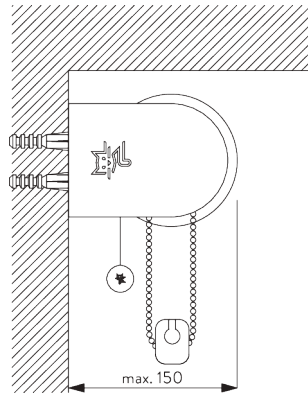

9.5 kg

Recommended width /
height ratio
max. 1:3

Maximum surface area

B. PROFILE

Profile information

SG 4957
Tube ø 110 mm

SG 10760
Bottom bar

SG 10770
Bottom bar

SG 4903
Bottom bar

**C. HOW TO
MEASURE**

incl. bracket covers

- A: System width
- B: System height
- C: Chain height
- D: Safety Retainer SG 10731 min. 150 cm above floor
- E: Light gap: 31 mm
- F: Light gap operation side: 28 mm

B. CEILING FITTING

SG 4984
End cover

SG 4986
End cover

SG 4988
Bracket

C. WALL FITTING

SG 4984
End cover

SG 4986
End cover

SG 4988
Bracket

D. RECESS FITTING

SG 4984

End cover

SG 4986

End cover

SG 4988

Bracket

E. FITTING WITH SIDE GUIDE OPTION