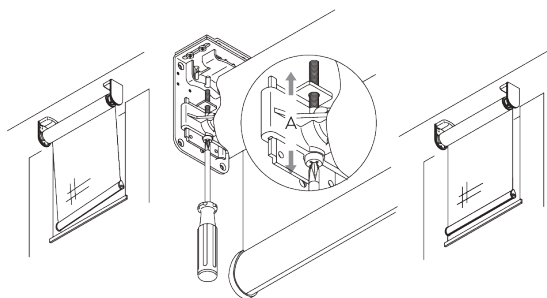

SG 4903
Bottom bar

**C. HOW TO
MEASURE**

incl. bracket covers

- A: System width
- B: System height
- C: Chain height
- D: Safety Retainer SG 10731 min. 150 cm above floor
- E: Light gap: 31 mm
- F: Light gap operation side: 28 mm

FITTING

**A. FITTING
INFORMATION**

For detailed fitting information, visit the Silent Gliss website.

Fixing points

Adjustable brackets
(for vertical adjustments)

Vertical adjustment of fabric to the window frame.

B. CEILING FITTING

SG 4984
End cover

SG 4986
End cover

SG 4988
Bracket

C. WALL FITTING

SG 4984
End cover

SG 4986
End cover

SG 4988
Bracket

D. RECESS FITTING

SG 4984

End cover

SG 4986

End cover

SG 4988

Bracket

E. FITTING WITH SIDE GUIDE OPTION