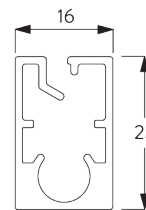

Features:

- Stainless steel bead chain
- Stainless steel brackets, adjustable for vertical alignment of fabric

SYSTEM SPECIFICATIONS

A. SYSTEM DIMENSIONS

5 m

50 cm

3.75 m

15 m²

9.5 kg

Recommended width /
height ratio
max. 1:3

Maximum surface area

B. PROFILE

Profile information

SG 4957
Tube ø 110 mm

SG 10760
Bottom bar

SG 10770
Bottom bar

SG 4903
Bottom bar

**C. HOW TO
MEASURE**

incl. bracket covers

- A: System width
- B: System height
- C: Chain height
- D: Safety Retainer SG 10731 min. 150 cm above floor
- E: Light gap: 31 mm
- F: Light gap operation side: 28 mm