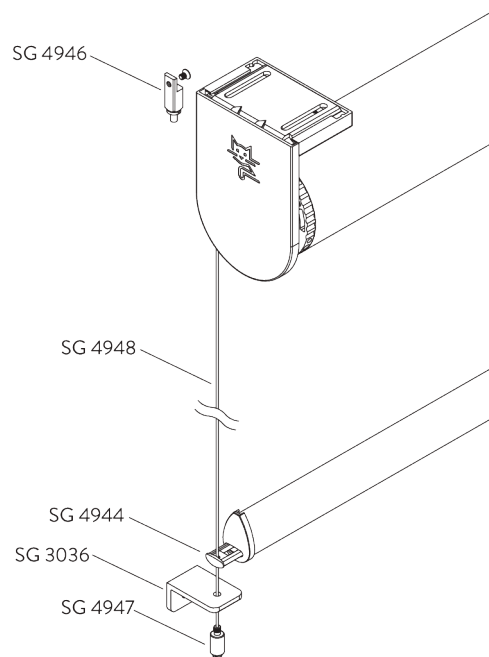

9.5 kg

Recommended width /
height ratio
max. 1:3

Maximum surface area

B. PROFILE

Profile information

SG 4957
Tube ø 110 mm

SG 10760
Bottom bar

SG 10770
Bottom bar

SG 3036

Bracket 47 mm

SG 4944

Side guide end cover

SG 4946

Side guide wire rope fastener

SG 4947

Side guide wire rope fastener

SG 4948

Side guide wire \varnothing 1.5 mm

SYSTEM OPTIONS

A. FABRIC ROLL-OFF

A: Fabric roll-off window side (standard)
B: Fabric roll-off room side (option)

B. SIDE GUIDES

Additional parts:

- 2x SG 3036 Bracket 47 mm
- 2x SG 4944 Side guide end cover
- 2x SG 4946 Side guide wire rope fastener
- 2x SG 4947 Side guide wire rope fastener
- 2x SG 4948 Side guide wire \varnothing 1.5 mm

Note:

- Up to 15° from vertical

C. ADJUSTABLE END STOP

PARTS

A. STANDARD PARTS

	SG 4223 PVC strip 14 mm
	SG 4226 Double tape 30 mm
	SG 4845 Bead chain metal ø 4.5 mm
	SG 4906 Plate (set SG 4949)
	SG 4908 End stop
	SG 4909 Chain drive
	SG 4915 Support
	SG 4939 Shaft
	SG 4957 Tube ø 110 mm
	SG 4958 Tube adapter
	SG 4961 Tube adapter
	SG 4983 Countersunk head screw 5x16 Remform
	SG 4984 End cover
	SG 4986 End cover