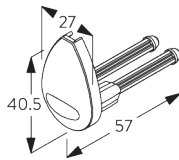

9.5 kg

Recommended width /
height ratio
max. 1:3

Maximum surface area

B. PROFILE

Profile information

SG 4957
Tube ø 110 mm

SG 10760
Bottom bar

SG 10770
Bottom bar

B. CEILING FITTING

SG 4984
End cover

SG 4986
End cover

SG 4988
Bracket

C. WALL FITTING

SG 4984
End cover

SG 4986
End cover

SG 4988
Bracket

D. RECESS FITTING

SG 4984

End cover

SG 4986

End cover

SG 4988

Bracket

E. FITTING WITH SIDE GUIDE OPTION

SG 3036

Bracket 47 mm

SG 4944

Side guide end cover

SG 4946

Side guide wire rope fastener

SG 4947

Side guide wire rope fastener