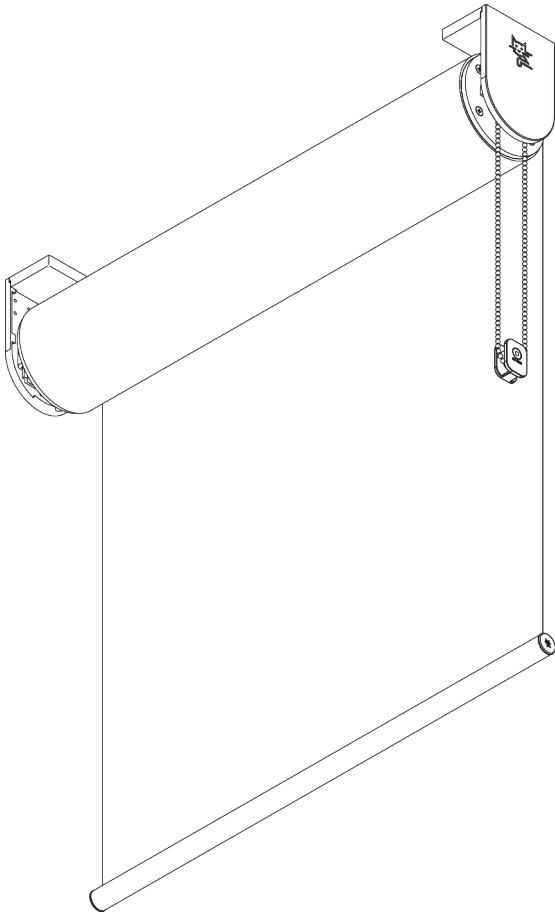

SG 4945

PRODUCT INFORMATION

- **Operation:** chain
- **Range:** L
- **Fitting:** ceiling, wall, recess
- **Colours:** white RAL 9016, grey RAL 7035, black RAL 9005; special colours possible
- **Fabrics:** refer to Silent Gliss fabric collection

Features:

- Stainless steel bead chain
- Stainless steel brackets, adjustable for vertical alignment of fabric

SYSTEM SPECIFICATIONS

A. SYSTEM DIMENSIONS

5 m

50 cm

3.75 m

15 m²

9.5 kg

Recommended width /
height ratio
max. 1:3

Maximum surface area

B. PROFILE

Profile information

SG 4957
Tube ø 110 mm

SG 10760
Bottom bar

SG 10770
Bottom bar

SG 4903
Bottom bar

**C. HOW TO
MEASURE**

incl. bracket covers

- A: System width
- B: System height
- C: Chain height
- D: Safety Retainer SG 10731 min. 150 cm above floor
- E: Light gap: 31 mm
- F: Light gap operation side: 28 mm