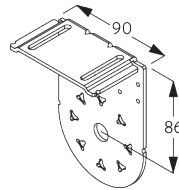

B. CEILING FITTING

SG 4984
End cover

SG 4986
End cover

SG 4988
Bracket

C. WALL FITTING

SG 4984
End cover

SG 4986
End cover

SG 4988
Bracket

D. RECESS FITTING

SG 4984

End cover

SG 4986

End cover

SG 4988

Bracket

E. FITTING WITH SIDE GUIDE OPTION

SG 3036

Bracket 47 mm

SG 4944

Side guide end cover

SG 4946

Side guide wire rope fastener

SG 4947

Side guide wire rope fastener