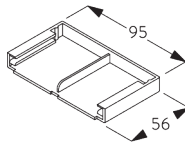

FITTING

**A. FITTING
INFORMATION**

For detailed fitting information, visit the Silent Gliss website.

Fixing points

Adjustable brackets
(for vertical adjustments)

Vertical adjustment of fabric to the window frame.

B. CEILING FITTING

SG 4984
End cover

SG 4986
End cover

SG 4988
Bracket

C. WALL FITTING

SG 4984
End cover

SG 4986
End cover

SG 4988
Bracket

D. RECESS FITTING

SG 4984

End cover

SG 4986

End cover

SG 4988

Bracket

E. FITTING WITH SIDE GUIDE OPTION