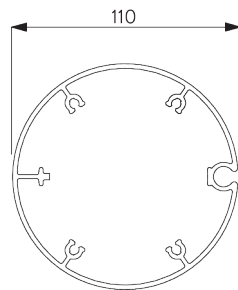

Features:

- Stainless steel bead chain
- Stainless steel brackets, adjustable for vertical alignment of fabric

SYSTEM SPECIFICATIONS

A. SYSTEM DIMENSIONS

5 m

50 cm

3.75 m

15 m²

9.5 kg

Recommended width /
height ratio
max. 1:3

Maximum surface area

B. PROFILE

Profile information

SG 4957
Tube ø 110 mm

SG 10760
Bottom bar

SG 10770
Bottom bar

SG 4903
Bottom bar

**C. HOW TO
MEASURE**

incl. bracket covers

- A: System width
- B: System height
- C: Chain height
- D: Safety Retainer SG 10731 min. 150 cm above floor
- E: Light gap: 31 mm
- F: Light gap operation side: 28 mm

Note:
All measurements include 3 mm for bracket cover per side!

**D. SPECIFICATION
TEXT**

Silent Gliss Chain Operated Roller Blind System SG 4945. Roller blind system for heavy and large size blind applications up to 5m wide. Supplied made to measure and assembled comprising anodised aluminium barrel 110mm SG 4957. Fix to wall/ ceiling/inside recess using stainless-steel bracket SG 4988 and covers SG 4984/4986. Includes adjustable brackets for vertical alignment. Bottom bar [SG 10760 round / SG 10770 square / SG 4903 oval]. [white / black / grey] Optional side guide wires. Compliant to Child Safety legislation EN 13120. Fabric to be chosen from The Collection by Silent Gliss, Price Group [1R / 2R / 3R].