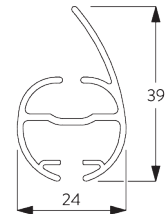

Features:

- Stainless steel bead chain
- Stainless steel brackets, adjustable for vertical alignment of fabric

SYSTEM SPECIFICATIONS

A. SYSTEM DIMENSIONS

5 m

50 cm

3.75 m

15 m²

9.5 kg

Recommended width /
height ratio
max. 1:3

Maximum surface area

B. PROFILE

Profile information

SG 4957
Tube ø 110 mm

SG 10760
Bottom bar

SG 10770
Bottom bar

SG 4903
Bottom bar

**C. HOW TO
MEASURE**

incl. bracket covers

- A: System width
- B: System height
- C: Chain height
- D: Safety Retainer SG 10731 min. 150 cm above floor
- E: Light gap: 31 mm
- F: Light gap operation side: 28 mm