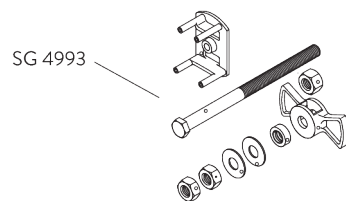

Note:
All measurements include 3 mm for bracket cover per side!

**D. SPECIFICATION
TEXT**

Silent Gliss Chain Operated Roller Blind System SG 4945. Roller blind system for heavy and large size blind applications up to 5m wide. Supplied made to measure and assembled comprising anodised aluminium barrel 110mm SG 4957. Fix to wall/ ceiling/inside recess using stainless-steel bracket SG 4988 and covers SG 4984/4986. Includes adjustable brackets for vertical alignment. Bottom bar [SG 10760 round / SG 10770 square / SG 4903 oval]. [white / black / grey] Optional side guide wires. Compliant to Child Safety legislation EN 13120. Fabric to be chosen from The Collection by Silent Gliss, Price Group [1R / 2R / 3R].

SG 3036

Bracket 47 mm

SG 4944

Side guide end cover

SG 4946

Side guide wire rope fastener

SG 4947

Side guide wire rope fastener

SG 4948

Side guide wire \varnothing 1.5 mm

SYSTEM OPTIONS

A. FABRIC ROLL-OFF

A: Fabric roll-off window side (standard)
B: Fabric roll-off room side (option)

B. SIDE GUIDES

Additional parts:

- 2x SG 3036 Bracket 47 mm
- 2x SG 4944 Side guide end cover
- 2x SG 4946 Side guide wire rope fastener
- 2x SG 4947 Side guide wire rope fastener
- 2x SG 4948 Side guide wire \varnothing 1.5 mm

Note:

- Up to 15° from vertical

C. ADJUSTABLE END STOP

PARTS

A. STANDARD PARTS

	SG 4223 PVC strip 14 mm
	SG 4226 Double tape 30 mm
	SG 4845 Bead chain metal ø 4.5 mm
	SG 4906 Plate (set SG 4949)
	SG 4908 End stop
	SG 4909 Chain drive
	SG 4915 Support
	SG 4939 Shaft
	SG 4957 Tube ø 110 mm
	SG 4958 Tube adapter
	SG 4961 Tube adapter
	SG 4983 Countersunk head screw 5x16 Remform
	SG 4984 End cover
	SG 4986 End cover