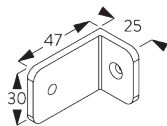

B. CEILING FITTING

SG 4984
End cover

SG 4986
End cover

SG 4988
Bracket

C. WALL FITTING

SG 4984
End cover

SG 4986
End cover

SG 4988
Bracket

D. RECESS FITTING

SG 4984

End cover

SG 4986

End cover

SG 4988

Bracket

E. FITTING WITH SIDE GUIDE OPTION

SG 3036

Bracket 47 mm

SG 4944

Side guide end cover

SG 4946

Side guide wire rope fastener

SG 4947

Side guide wire rope fastener