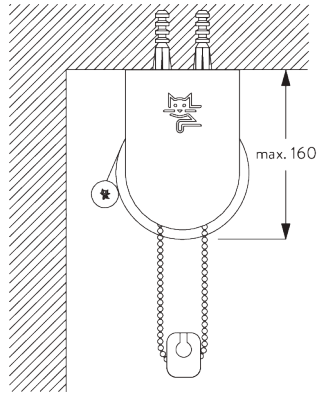

B. CEILING FITTING

SG 4986
End cover