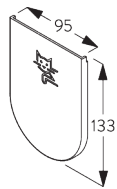

9.5 kg

Recommended width /
height ratio
max. 1:3

Maximum surface area

B. PROFILE

Profile information

SG 4957
Tube ø 110 mm

SG 10760
Bottom bar

SG 10770
Bottom bar

SG 4903
Bottom bar

**C. HOW TO
MEASURE**

incl. bracket covers

- A: System width
- B: System height
- C: Chain height
- D: Safety Retainer SG 10731 min. 150 cm above floor
- E: Light gap: 31 mm
- F: Light gap operation side: 28 mm

FITTING

**A. FITTING
INFORMATION**

For detailed fitting information, visit the Silent Gliss website.

Fixing points

Adjustable brackets
(for vertical adjustments)

Vertical adjustment of fabric to the window frame.

B. CEILING FITTING

SG 4984
End cover

SG 4986
End cover

SG 4988
Bracket

C. WALL FITTING

SG 4984
End cover

SG 4986
End cover

SG 4988
Bracket