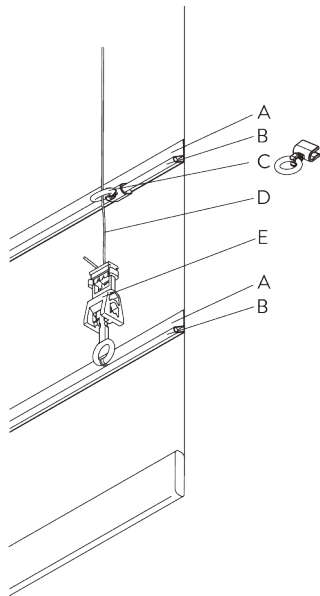

SG 11154

Universal Smart Fix 120 mm

SG 11155

Universal Smart Fix 150 mm

SG 11156

Universal Smart Fix 200 mm

SYSTEM OPTIONS

A. FABRIC MAKE-UP

Type A - Softfold

- A: Child safety tape set SG 3166
- B: Set includes tape and child safety eyelet
- C: Tape SG 2163
- D: Child safety hook set SG 3164
- E: Hollow hem
- F: Bottom bar SG 2005

Type B - Hardfold