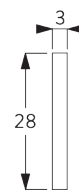

- 4-to-1 gear drive
- Stainless steel bead chain
- Enclosed headrail
- Integrated magnetic child safety end-set

SYSTEM SPECIFICATIONS

A. SYSTEM DIMENSIONS

3 m

60 cm

3.4 m

10 m²

4 kg

B. PROFILE

Profile information

SG 2301

Velcro profile

SG 2309

Shaft

SG 2006

Bottom bar 28x3 mm

SG 2135

Rod steel ø 3 mm

C. HOW TO MEASURE

Breakaway child safety chain drive
SG 2307

A: System width
B: System height
C: Chain height

Non-breakaway chain drive SG 2317

- A: System width
- B: System height
- C: Chain height
- D: Safety retainer SG 10731 min. 150 cm above floor