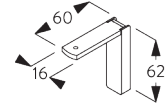

**Universal Smart Fix SG 11154 - SG 11156 and
bracket SG 2302:**

Screw SG 10492 (M4x8) needed.

SG 2302

Bracket

SG 10395

Pan head screw M4x6

SG 10492

Pan head screw M4x8