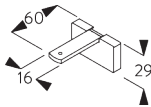

**Universal Smart Fix SG 11154 - SG 11156 and
bracket SG 2302:**

Screw SG 10492 (M4x8) needed.

SG 2302

Bracket

SG 10395

Pan head screw M4x6

SG 10492

Pan head screw M4x8

SG 11200

Smart Fix 60 mm

SG 11201

Smart Fix 80 mm

SG 11202

Smart Fix 100 mm

SG 11203

Smart Fix 120 mm

SG 11204

Smart Fix 150 mm

SG 11205

Smart Fix 200 mm

SG 11210

Square Smart Fix 60 mm

SG 11211

Square Smart Fix 80 mm