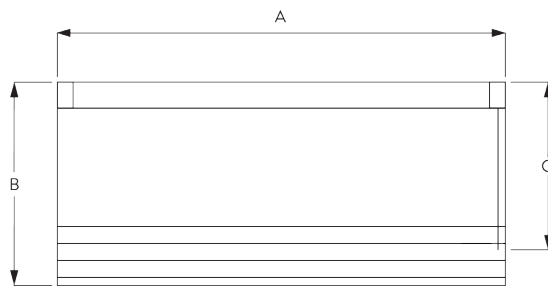

- 4-to-1 gear drive
- Stainless steel bead chain
- Enclosed headrail
- Integrated magnetic child safety end-set

SYSTEM SPECIFICATIONS

A. SYSTEM DIMENSIONS

3 m

60 cm

3.4 m

10 m²

4 kg

B. PROFILE

Profile information

SG 2301

Velcro profile

SG 2309

Shaft

SG 2006

Bottom bar 28x3 mm

SG 2135

Rod steel ø 3 mm

C. HOW TO MEASURE

Breakaway child safety chain drive
SG 2307

A: System width
B: System height
C: Chain height

Non-breakaway chain drive SG 2317

- A: System width
- B: System height
- C: Chain height
- D: Safety retainer SG 10731 min. 150 cm above floor