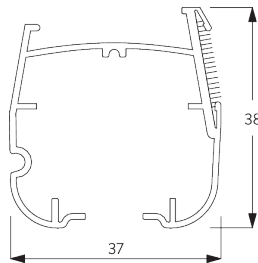

- 4-to-1 gear drive
- Stainless steel bead chain
- Enclosed headrail
- Integrated magnetic child safety end-set

SYSTEM SPECIFICATIONS

A. SYSTEM DIMENSIONS

3 m

60 cm

3.4 m

10 m²

4 kg

B. PROFILE

Profile information

SG 2301

Velcro profile

SG 2309

Shaft

SG 2006

Bottom bar 28x3 mm

SG 2135

Rod steel ø 3 mm

C. HOW TO MEASURE

Breakaway child safety chain drive
SG 2307

A: System width
B: System height
C: Chain height

Non-breakaway chain drive SG 2317

- A: System width
- B: System height
- C: Chain height
- D: Safety retainer SG 10731 min. 150 cm above floor