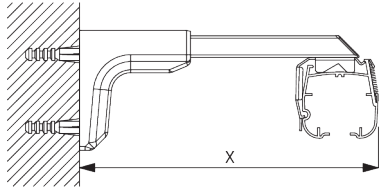

**Universal Smart Fix SG 11154 - SG 11156 and
bracket SG 2302:**

Screw SG 10492 (M4x8) needed.

SG 2302

Bracket

SG 10395

Pan head screw M4x6

SG 10492

Pan head screw M4x8

SG 11200

Smart Fix 60 mm

SG 11201

Smart Fix 80 mm

SG 11202

Smart Fix 100 mm

SG 11203

Smart Fix 120 mm

SG 11204

Smart Fix 150 mm