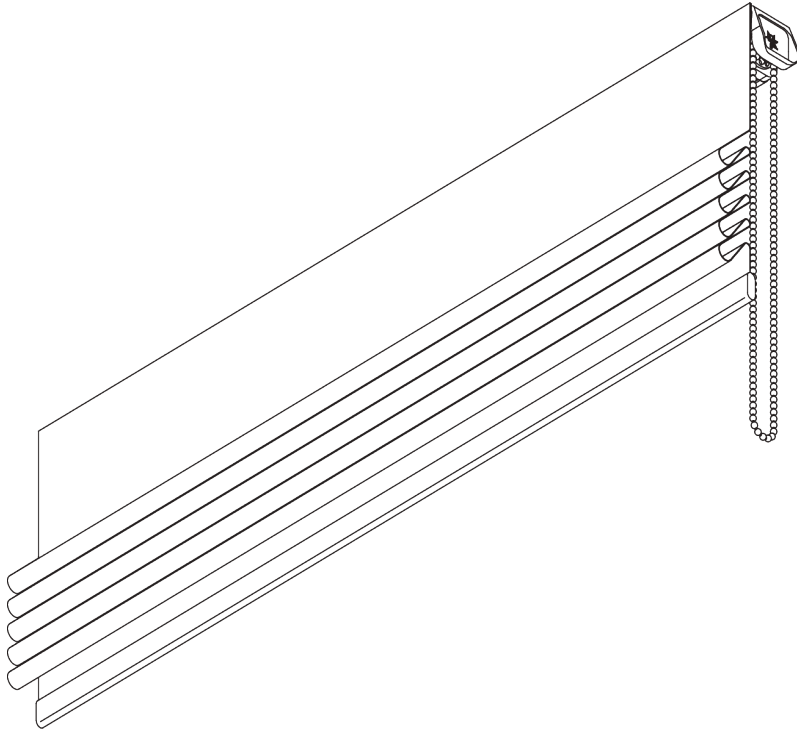

SG 2305

PRODUCT INFORMATION

- **Operation:** chain
- **Range:** S - M
- **Fitting:** ceiling, wall
- **Colours:** white RAL 9016, black RAL 9005
- **Fabrics:** refer to Silent Gliss fabric collection

Features:

- 4-to-1 gear drive
- Stainless steel bead chain
- Enclosed headrail
- Integrated magnetic child safety end-set

SYSTEM SPECIFICATIONS

A. SYSTEM DIMENSIONS

3 m

60 cm

3.4 m

10 m²

4 kg

B. PROFILE

Profile information

SG 2301

Velcro profile

SG 2309

Shaft

SG 2006

Bottom bar 28x3 mm