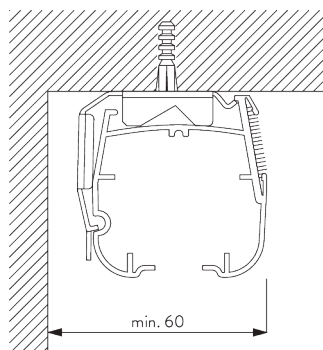

- 4-to-1 gear drive
- Stainless steel bead chain
- Enclosed headrail
- Integrated magnetic child safety end-set

SYSTEM SPECIFICATIONS

A. SYSTEM DIMENSIONS

3 m

60 cm

3.4 m

10 m²

4 kg

SG 2135

Rod steel ø 3 mm

C. HOW TO MEASURE

Breakaway child safety chain drive
SG 2307

A: System width
B: System height
C: Chain height

Non-breakaway chain drive SG 2317

- A: System width
- B: System height
- C: Chain height
- D: Safety retainer SG 10731 min. 150 cm above floor

FITTING

A. FITTING INFORMATION

For detailed fitting information, visit the Silent Gliss website.

Fixing points

B. CEILING FITTING

Bracket SG 2302

SG 2302
Bracket

Bracket SG 2346

SG 2346
Bracket

C. WALL FITTING

Smart Fix

Smart Fix SG 11200 - SG 11205 and bracket SG 2302:
Screw SG 10395 (M4x6) needed.

Square Smart Fix SG 11210 - SG 11215 and bracket SG 2302:
Screw SG 10395 (M4x6) needed.