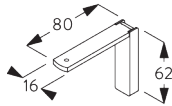

SG 11201

Smart Fix 80 mm