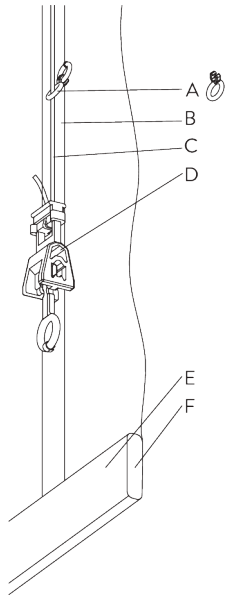

SG 11154

Universal Smart Fix 120 mm

SG 11155

Universal Smart Fix 150 mm

SG 11156

Universal Smart Fix 200 mm

SYSTEM OPTIONS

A. FABRIC MAKE-UP

Type A - Softfold

- A: Child safety tape set SG 3166
- B: Set includes tape and child safety eyelet
- C: Tape SG 2163
- D: Child safety hook set SG 3164
- E: Hollow hem
- F: Bottom bar SG 2005

Type B - Hardfold

- A: Tape SG 2136
- B: Rod SG 2135
- C: Child safety eyelet hard fold SG 3069
- D: Tape SG 2163
- E: Child safety hook set SG 3164

Type C - Hardfold

A: Child safety eyelet set SG 3165

B: Tape SG 2163

C: Child safety hook set SG 3164