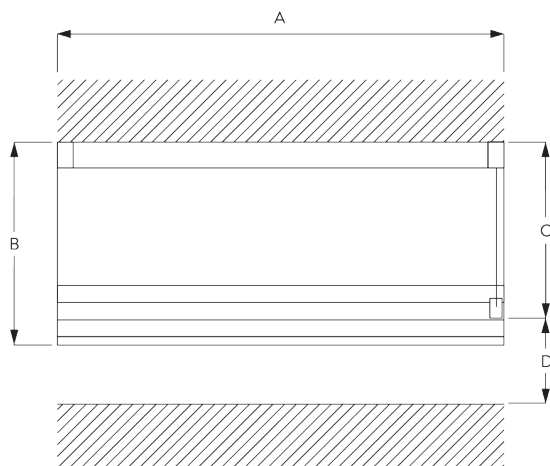

- 4-to-1 gear drive
- Stainless steel bead chain
- Enclosed headrail
- Integrated magnetic child safety end-set

SYSTEM SPECIFICATIONS

A. SYSTEM DIMENSIONS

3 m

60 cm

3.4 m

10 m²

4 kg

SG 2135

Rod steel ø 3 mm

C. HOW TO MEASURE

Breakaway child safety chain drive
SG 2307

A: System width
B: System height
C: Chain height

Non-breakaway chain drive SG 2317

- A: System width
- B: System height
- C: Chain height
- D: Safety retainer SG 10731 min. 150 cm above floor

D. SPECIFICATION

TEXT

Silent Gliss SG 2305 Chain Operated Roman Blind Headrail System. Comprises headrail SG 2301 made to measure powder coated white / black finish with bonded hook and loop insert, spools with cord SG 2308 and metal bead chain SG 2311 (optional plastic chain SG 2310). Left / right side hand pull via child safety gear drive set SG 2307 which includes endcap. Top / face fix using clip bracket SG 2302 at max. 90cm centres (optional face / top fix clamp bracket SG 2346). If supplied with made up blind from Silent Gliss fabric collection includes child safe breakaway components SG 3164 bottom bar set, SG 3069 rod cover (hard / semi hard fold makeup), SG 3165 / 3166 ring (soft fold make-up). Fabric to be attached to headrail profile using loop tape. Compliant to Child Safety Legislation EN 13120.