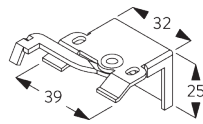

FITTING

A. FITTING INFORMATION

For detailed fitting information, visit the Silent Gliss website.

Fixing points

B. CEILING FITTING

Bracket SG 2302

SG 2302
Bracket

Bracket SG 2346

SG 2346
Bracket

C. WALL FITTING

Smart Fix

Smart Fix SG 11200 - SG 11205 and bracket SG 2302:
Screw SG 10395 (M4x6) needed.

Square Smart Fix SG 11210 - SG 11215 and bracket SG 2302:
Screw SG 10395 (M4x6) needed.