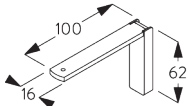

SG 11202

Smart Fix 100 mm