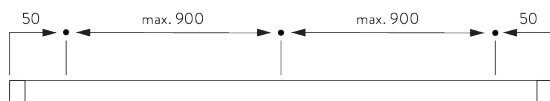

Fixing points