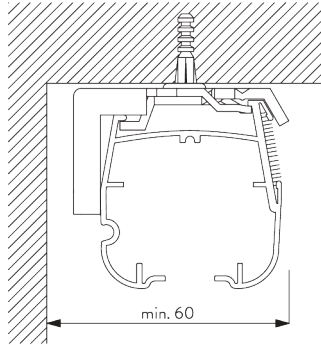

FITTING

A. FITTING INFORMATION

For detailed fitting information, visit the Silent Gliss website.

Fixing points

B. CEILING FITTING

Bracket SG 2302

SG 2302
Bracket

Bracket SG 2346

SG 2346
Bracket

C. WALL FITTING

Smart Fix

Smart Fix SG 11200 - SG 11205 and bracket SG 2302:
Screw SG 10395 (M4x6) needed.

Square Smart Fix SG 11210 - SG 11215 and bracket SG 2302:
Screw SG 10395 (M4x6) needed.