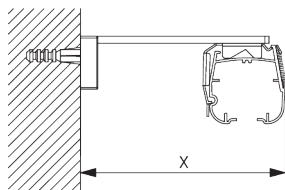

FITTING

A. FITTING INFORMATION

For detailed fitting information, visit the Silent Gliss website.

Fixing points

B. CEILING FITTING

Bracket SG 2302

SG 2302
Bracket

Bracket SG 2346

SG 2346
Bracket

C. WALL FITTING

Smart Fix

Smart Fix SG 11200 - SG 11205 and bracket SG 2302:
Screw SG 10395 (M4x6) needed.

Square Smart Fix SG 11210 - SG 11215 and bracket SG 2302:
Screw SG 10395 (M4x6) needed.