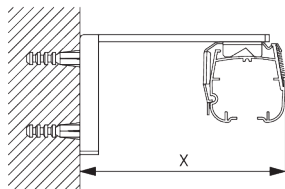

FITTING

A. FITTING INFORMATION

For detailed fitting information, visit the Silent Gliss website.

Fixing points

B. CEILING FITTING

Bracket SG 2302

SG 2302
Bracket

Bracket SG 2346

SG 2346
Bracket

C. WALL FITTING

Smart Fix

Smart Fix SG 11200 - SG 11205 and bracket SG 2302:
Screw SG 10395 (M4x6) needed.

Square Smart Fix SG 11210 - SG 11215 and bracket SG 2302:
Screw SG 10395 (M4x6) needed.