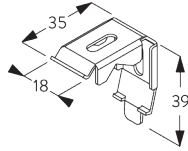

FITTING

A. FITTING INFORMATION

For detailed fitting information, visit the Silent Gliss website.

Fixing points

B. CEILING FITTING

Bracket SG 2302

SG 2302
Bracket

Bracket SG 2346

SG 2346
Bracket

C. WALL FITTING

Smart Fix

Smart Fix SG 11200 - SG 11205 and bracket SG 2302:
Screw SG 10395 (M4x6) needed.

Square Smart Fix SG 11210 - SG 11215 and bracket SG 2302:
Screw SG 10395 (M4x6) needed.