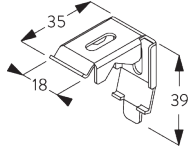

SG 2302

Bracket

SG 10395

Pan head screw M4x6

SG 10492

Pan head screw M4x8