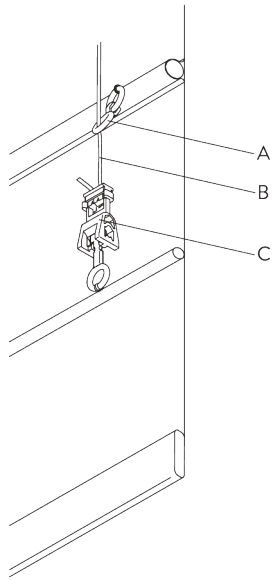

Type C - Hardfold

A: Child safety eyelet set SG 3165

B: Tape SG 2163

C: Child safety hook set SG 3164