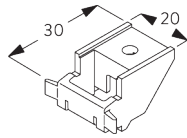

SG 3603
Bracket

SG 10277
Pan head screw M4x12

SG 10492
Pan head screw M4x8