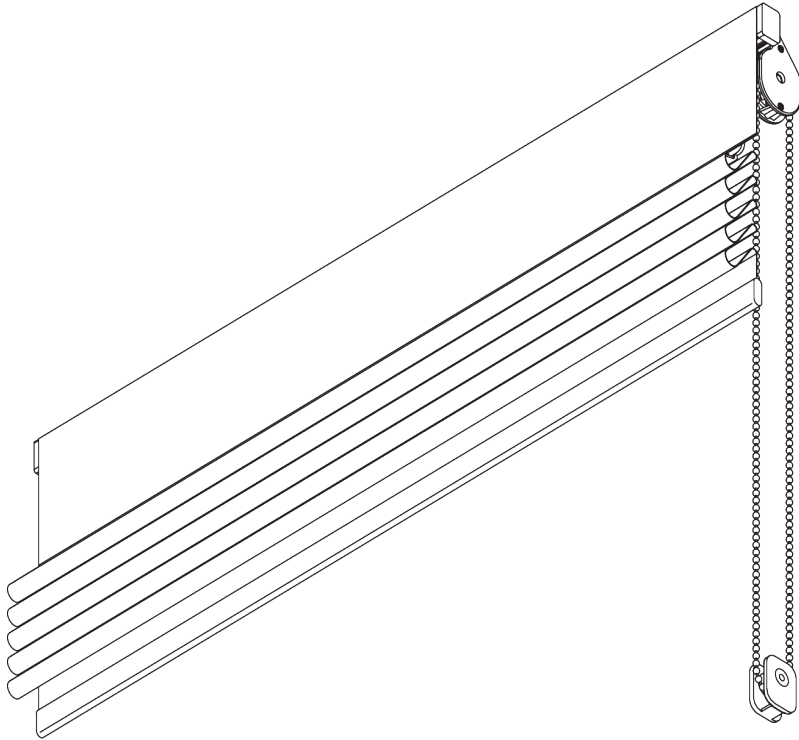

SG 2120

PRODUCT INFORMATION

- **Operation:** chain
- **Range:** L
- **Fitting:** ceiling, wall
- **Colours:** white RAL 9016, anodised aluminum
- **Fabrics:** refer to Silent Gliss fabric collection

Features:

- 5-to-1 gear drive
- Bead chain

SYSTEM SPECIFICATIONS

A. SYSTEM DIMENSIONS

4 m

6 m

8 kg

24 m²

B. PROFILE

Profile Information

SG 2211

Velcro profile

SG 2005

Bottom bar 40x5 mm

C. HOW TO MEASURE

A: System width

B: System height

C: Chain height

D: Safety retainer SG 10731 min. 150 cm above floor

D. SPECIFICATION TEXT

Silent Gliss SG 2120 Chain Operated Roman Blind Headrail System. Comprises headrail SG 2211 made to measure in SAA finish with bonded hook and loop insert, take up reels SG 2081, drawing tape SG 2163. And metal operating bead chain SG 4845. Left / right hand side operation via gear drive set SG 2049. Wall fix with brackets SG 3630 / top fix with brackets SG 3603. If supplied with made up blind from Silent Gliss fabric collection includes child safe breakaway components SG31624 bottom bar set, SG 3069 rod cover (hard / semi hard fold makeup), SG 3165 / 3166 ring (soft fold make-up). Compliant to Child Safety legislation EN 13120.