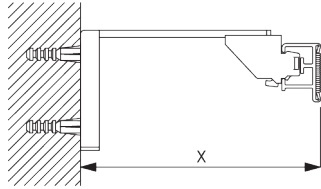

C. WALL FITTING

Bracket SG 3655, SG 3660

SG 3655

Bracket 50 mm

SG 3660

Bracket 65 mm

Bracket	X mm
SG 3655	58
SG 3660	73

Smart Fix

Smart Fix SG 11200 - SG 11205 and bracket SG 3603:
Screw SG 10492 (M4x8) needed.

Square Smart Fix SG 11210 - SG 11215 and bracket SG 3603:
Screw SG 10492 (M4x8) needed.

Universal Smart Fix 11154-11156 and bracket SG 3603:
Screw SG 10277 (M4x12) needed.