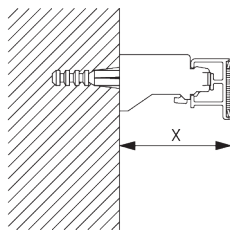

C. WALL FITTING

Bracket SG 3655, SG 3660

SG 3655

Bracket 50 mm