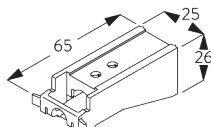

Profile Information

SG 2211

Velcro profile

SG 2005

Bottom bar 40x5 mm

C. HOW TO MEASURE

A: System width

B: System height

FITTING

A. FITTING INFORMATION

For detailed fitting information, visit the Silent Gliss website.

Fixing points

B. CEILING FITTING

Bracket SG 3603

SG 3603

Bracket

C. WALL FITTING

Bracket SG 3655, SG 3660

SG 3655

Bracket 50 mm

SG 3660

Bracket 65 mm

Bracket	X mm
SG 3655	58
SG 3660	73

Smart Fix