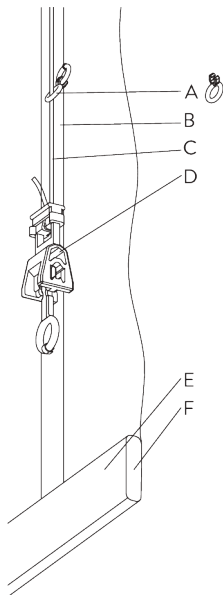

SG 11154
Universal Smart Fix 120 mm

SG 11155
Universal Smart Fix 150 mm

SG 11156
Universal Smart Fix 200 mm

SYSTEM OPTIONS

A. FABRIC MAKE-UP

Type A - Softfold

- A: Child safety tape set SG 3166
- B: Set includes tape and child safety eyelet
- C: Tape SG 2163
- D: Child safety hook set SG 3164
- E: Hollow hem
- F: Bottom bar SG 2005

Type B - Hardfold

- A: Tape SG 2136
- B: Rod SG 2135
- C: Child safety eyelet hard fold SG 3069
- D: Tape SG 2163
- E: Child safety hook set SG 3164

Type C - Hardfold

- A: Child safety eyelet set SG 3165
- B: Tape SG 2163
- C: Child safety hook set SG 3164