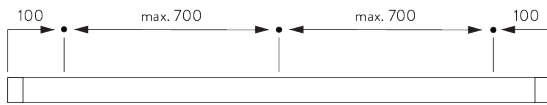

FITTING

A. FITTING INFORMATION

For detailed fitting information, visit the Silent Gliss website.

Fixing points