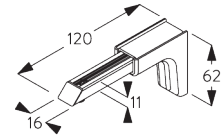

SG 3603
Bracket

SG 10277
Pan head screw M4x12

SG 10492
Pan head screw M4x8

SG 11200
Smart Fix 60 mm

SG 11201
Smart Fix 80 mm

SG 11202
Smart Fix 100 mm

SG 11203
Smart Fix 120 mm

SG 11204
Smart Fix 150 mm

SG 11205
Smart Fix 200 mm

SG 11210
Square Smart Fix 60 mm

SG 11211
Square Smart Fix 80 mm

SG 11212
Square Smart Fix 100 mm

SG 11213
Square Smart Fix 120 mm

SG 11214
Square Smart Fix 150 mm

SG 11215
Square Smart Fix 200 mm

SG 11154
Universal Smart Fix 120 mm

SG 11155
Universal Smart Fix 150 mm

SG 11156
Universal Smart Fix 200 mm

SYSTEM OPTIONS

A. FABRIC MAKE-UP

Type A - Softfold

- A: Child safety tape set SG 3166
- B: Set includes tape and child safety eyelet
- C: Tape SG 2163
- D: Child safety hook set SG 3164
- E: Hollow hem
- F: Bottom bar SG 2005