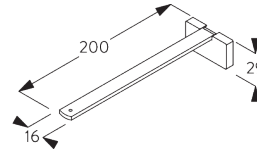

SG 3603
Bracket

SG 10277
Pan head screw M4x12

SG 10492
Pan head screw M4x8

SG 11200
Smart Fix 60 mm

SG 11201
Smart Fix 80 mm

SG 11202
Smart Fix 100 mm

SG 11203
Smart Fix 120 mm

SG 11204
Smart Fix 150 mm

SG 11205
Smart Fix 200 mm

SG 11210
Square Smart Fix 60 mm

SG 11211
Square Smart Fix 80 mm

SG 11212
Square Smart Fix 100 mm

SG 11213
Square Smart Fix 120 mm

SG 11214
Square Smart Fix 150 mm

SG 11215
Square Smart Fix 200 mm

SG 11154
Universal Smart Fix 120 mm

SG 11155
Universal Smart Fix 150 mm

SG 11156
Universal Smart Fix 200 mm

SYSTEM OPTIONS

A. FABRIC MAKE-UP

Type A - Softfold

- A: Child safety tape set SG 3166
- B: Set includes tape and child safety eyelet
- C: Tape SG 2163
- D: Child safety hook set SG 3164
- E: Hollow hem
- F: Bottom bar SG 2005