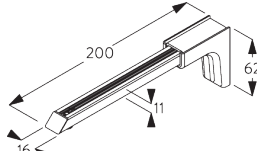

SG 3603
Bracket

SG 10277
Pan head screw M4x12

SG 10492
Pan head screw M4x8

SG 11200
Smart Fix 60 mm

SG 11201
Smart Fix 80 mm

SG 11202
Smart Fix 100 mm

SG 11203
Smart Fix 120 mm

SG 11204
Smart Fix 150 mm

SG 11205
Smart Fix 200 mm

SG 11210
Square Smart Fix 60 mm

SG 11211
Square Smart Fix 80 mm

SG 11212
Square Smart Fix 100 mm

SG 11213
Square Smart Fix 120 mm

SG 11214
Square Smart Fix 150 mm

SG 11215
Square Smart Fix 200 mm

SG 11154
Universal Smart Fix 120 mm

SG 11155
Universal Smart Fix 150 mm

SG 11156
Universal Smart Fix 200 mm

SYSTEM OPTIONS

A. FABRIC MAKE-UP

Type A - Softfold

- A: Child safety tape set SG 3166
- B: Set includes tape and child safety eyelet
- C: Tape SG 2163
- D: Child safety hook set SG 3164
- E: Hollow hem
- F: Bottom bar SG 2005