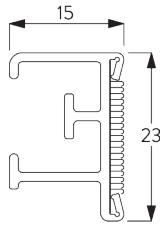

- 5-to-1 gear drive
- Bead chain

SYSTEM SPECIFICATIONS

A. SYSTEM DIMENSIONS

4 m

6 m

8 kg

24 m²

B. PROFILE

Profile Information

SG 2211

Velcro profile

SG 2005

Bottom bar 40x5 mm

C. HOW TO MEASURE

A: System width

B: System height

C: Chain height

D: Safety retainer SG 10731 min. 150 cm above floor

D. SPECIFICATION TEXT

Silent Gliss SG 2120 Chain Operated Roman Blind Headrail System. Comprises headrail SG 2211 made to measure in SAA finish with bonded hook and loop insert, take up reels SG 2081, drawing tape SG 2163. And metal operating bead chain SG 4845. Left / right hand side operation via gear drive set SG 2049. Wall fix with brackets SG 3630 / top fix with brackets SG 3603. If supplied with made up blind from Silent Gliss fabric collection includes child safe breakaway components SG31624 bottom bar set, SG 3069 rod cover (hard / semi hard fold makeup), SG 3165 / 3166 ring (soft fold make-up). Compliant to Child Safety legislation EN 13120.