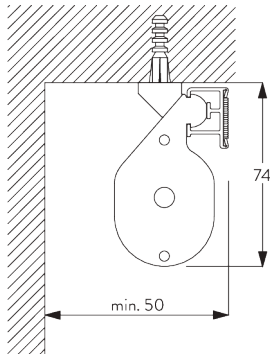

- 5-to-1 gear drive
- Bead chain

SYSTEM SPECIFICATIONS

A. SYSTEM DIMENSIONS

4 m

6 m

8 kg

24 m²

B. PROFILE

Profile Information

SG 2211

Velcro profile

SG 2005

Bottom bar 40x5 mm

C. HOW TO MEASURE

A: System width

B: System height

FITTING

A. FITTING INFORMATION

For detailed fitting information, visit the Silent Gliss website.

Fixing points

B. CEILING FITTING

Bracket SG 3603

SG 3603

Bracket

C. WALL FITTING

Bracket SG 3655, SG 3660

SG 3655

Bracket 50 mm

SG 3660

Bracket 65 mm

Bracket	X mm
SG 3655	58
SG 3660	73

Smart Fix