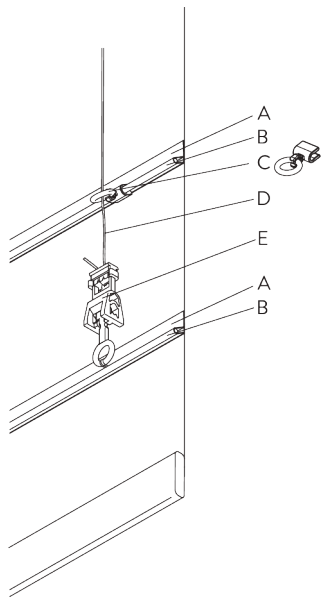

SG 11154
Universal Smart Fix 120 mm

SG 11155
Universal Smart Fix 150 mm

SG 11156
Universal Smart Fix 200 mm

SYSTEM OPTIONS

A. FABRIC MAKE-UP

Type A - Softfold

- A: Child safety tape set SG 3166
- B: Set includes tape and child safety eyelet
- C: Tape SG 2163
- D: Child safety hook set SG 3164
- E: Hollow hem
- F: Bottom bar SG 2005

Type B - Hardfold

- A: Tape SG 2136
- B: Rod SG 2135
- C: Child safety eyelet hard fold SG 3069
- D: Tape SG 2163
- E: Child safety hook set SG 3164

Type C - Hardfold

- A: Child safety eyelet set SG 3165
- B: Tape SG 2163
- C: Child safety hook set SG 3164