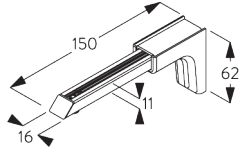

SG 3603
Bracket

SG 10277
Pan head screw M4x12

SG 10492
Pan head screw M4x8

SG 11200
Smart Fix 60 mm

SG 11201
Smart Fix 80 mm

SG 11202
Smart Fix 100 mm

SG 11203
Smart Fix 120 mm

SG 11204
Smart Fix 150 mm

SG 11205
Smart Fix 200 mm

SG 11210
Square Smart Fix 60 mm

SG 11211
Square Smart Fix 80 mm

SG 11212
Square Smart Fix 100 mm

SG 11213
Square Smart Fix 120 mm

SG 11214
Square Smart Fix 150 mm

SG 11215
Square Smart Fix 200 mm

SG 11154
Universal Smart Fix 120 mm

SG 11155
Universal Smart Fix 150 mm

SG 11156
Universal Smart Fix 200 mm

SYSTEM OPTIONS

A. FABRIC MAKE-UP

Type A - Softfold

- A: Child safety tape set SG 3166
- B: Set includes tape and child safety eyelet
- C: Tape SG 2163
- D: Child safety hook set SG 3164
- E: Hollow hem
- F: Bottom bar SG 2005