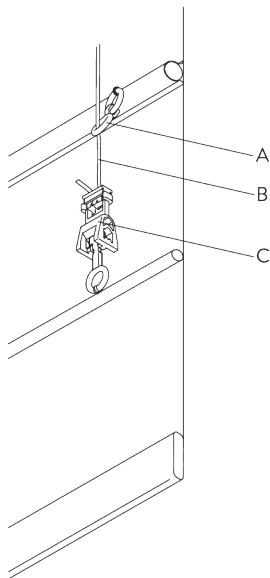

SG 11154
Universal Smart Fix 120 mm

SG 11155
Universal Smart Fix 150 mm

SG 11156
Universal Smart Fix 200 mm

SYSTEM OPTIONS

A. FABRIC MAKE-UP

Type A - Softfold

- A: Child safety tape set SG 3166
- B: Set includes tape and child safety eyelet
- C: Tape SG 2163
- D: Child safety hook set SG 3164
- E: Hollow hem
- F: Bottom bar SG 2005

Type B - Hardfold

- A: Tape SG 2136
- B: Rod SG 2135
- C: Child safety eyelet hard fold SG 3069
- D: Tape SG 2163
- E: Child safety hook set SG 3164

Type C - Hardfold

- A: Child safety eyelet set SG 3165
- B: Tape SG 2163
- C: Child safety hook set SG 3164