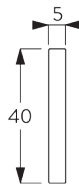

- 5-to-1 gear drive
- Bead chain

SYSTEM SPECIFICATIONS

A. SYSTEM DIMENSIONS

4 m

6 m

8 kg

24 m²

B. PROFILE

Profile Information

SG 2211

Velcro profile

SG 2005

Bottom bar 40x5 mm

C. HOW TO MEASURE

A: System width

B: System height