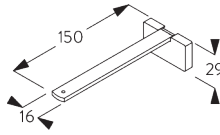

SG 3603
Bracket

SG 10277
Pan head screw M4x12

SG 10492
Pan head screw M4x8

SG 11200
Smart Fix 60 mm

SG 11201
Smart Fix 80 mm

SG 11202
Smart Fix 100 mm

SG 11203
Smart Fix 120 mm

SG 11204
Smart Fix 150 mm

SG 11205
Smart Fix 200 mm

SG 11210
Square Smart Fix 60 mm

SG 11211
Square Smart Fix 80 mm

SG 11212
Square Smart Fix 100 mm

SG 11213
Square Smart Fix 120 mm

SG 11214
Square Smart Fix 150 mm

SG 11215
Square Smart Fix 200 mm

SG 11154
Universal Smart Fix 120 mm

SG 11155
Universal Smart Fix 150 mm

SG 11156
Universal Smart Fix 200 mm

SYSTEM OPTIONS

A. FABRIC MAKE-UP

Type A - Softfold

- A: Child safety tape set SG 3166
- B: Set includes tape and child safety eyelet
- C: Tape SG 2163
- D: Child safety hook set SG 3164
- E: Hollow hem
- F: Bottom bar SG 2005