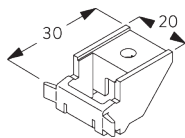

Profile Information

SG 2211

Velcro profile

SG 2005

Bottom bar 40x5 mm

C. HOW TO MEASURE

A: System width

B: System height

FITTING

A. FITTING INFORMATION

For detailed fitting information, visit the Silent Gliss website.

Fixing points

B. CEILING FITTING

Bracket SG 3603

SG 3603

Bracket

C. WALL FITTING

Bracket SG 3655, SG 3660

SG 3655

Bracket 50 mm

SG 3660

Bracket 65 mm

Bracket	X mm
SG 3655	58
SG 3660	73

Smart Fix