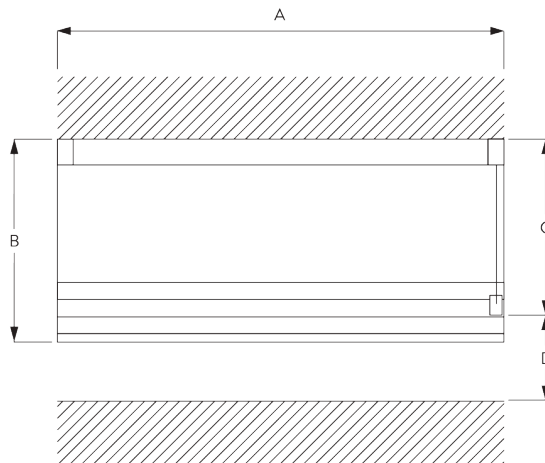

- 5-to-1 gear drive
- Bead chain

SYSTEM SPECIFICATIONS

A. SYSTEM DIMENSIONS

4 m

6 m

8 kg

24 m²

B. PROFILE

Profile Information

SG 2211

Velcro profile

SG 2005

Bottom bar 40x5 mm

C. HOW TO MEASURE

A: System width

B: System height

C: Chain height

D: Safety retainer SG 10731 min. 150 cm above floor

D. SPECIFICATION TEXT

Silent Gliss SG 2120 Chain Operated Roman Blind Headrail System. Comprises headrail SG 2211 made to measure in SAA finish with bonded hook and loop insert, take up reels SG 2081, drawing tape SG 2163. And metal operating bead chain SG 4845. Left / right hand side operation via gear drive set SG 2049. Wall fix with brackets SG 3630 / top fix with brackets SG 3603. If supplied with made up blind from Silent Gliss fabric collection includes child safe breakaway components SG31624 bottom bar set, SG 3069 rod cover (hard / semi hard fold makeup), SG 3165 / 3166 ring (soft fold make-up). Compliant to Child Safety legislation EN 13120.