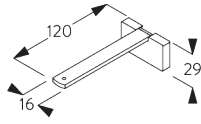

SG 3603
Bracket

SG 10277
Pan head screw M4x12

SG 10492
Pan head screw M4x8

SG 11200
Smart Fix 60 mm

SG 11201
Smart Fix 80 mm

SG 11202
Smart Fix 100 mm

SG 11203
Smart Fix 120 mm

SG 11204
Smart Fix 150 mm

SG 11205
Smart Fix 200 mm

SG 11210
Square Smart Fix 60 mm

SG 11211
Square Smart Fix 80 mm

SG 11212
Square Smart Fix 100 mm

SG 11213
Square Smart Fix 120 mm

SG 11214
Square Smart Fix 150 mm

SG 11215
Square Smart Fix 200 mm

SG 11154
Universal Smart Fix 120 mm

SG 11155
Universal Smart Fix 150 mm

SG 11156
Universal Smart Fix 200 mm

SYSTEM OPTIONS

A. FABRIC MAKE-UP

Type A - Softfold

- A: Child safety tape set SG 3166
- B: Set includes tape and child safety eyelet
- C: Tape SG 2163
- D: Child safety hook set SG 3164
- E: Hollow hem
- F: Bottom bar SG 2005