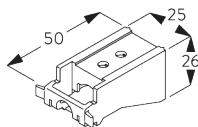

FITTING

A. FITTING INFORMATION

For detailed fitting information, visit the Silent Gliss website.

Fixing points

B. CEILING FITTING

Bracket SG 3603

SG 3603

Bracket

C. WALL FITTING

Bracket SG 3655, SG 3660

SG 3655

Bracket 50 mm

SG 3660

Bracket 65 mm

Bracket	X mm
SG 3655	58
SG 3660	73

Smart Fix