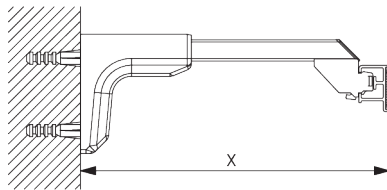

C. WALL FITTING

Bracket SG 3655, SG 3660

SG 3655

Bracket 50 mm

SG 3660

Bracket 65 mm

Bracket	X mm
SG 3655	58
SG 3660	73

Smart Fix

Smart Fix SG 11200 - SG 11205 and bracket SG 3603:
Screw SG 10492 (M4x8) needed.

Square Smart Fix SG 11210 - SG 11215 and bracket SG 3603:
Screw SG 10492 (M4x8) needed.

Universal Smart Fix 11154-11156 and bracket SG 3603:
Screw SG 10277 (M4x12) needed.